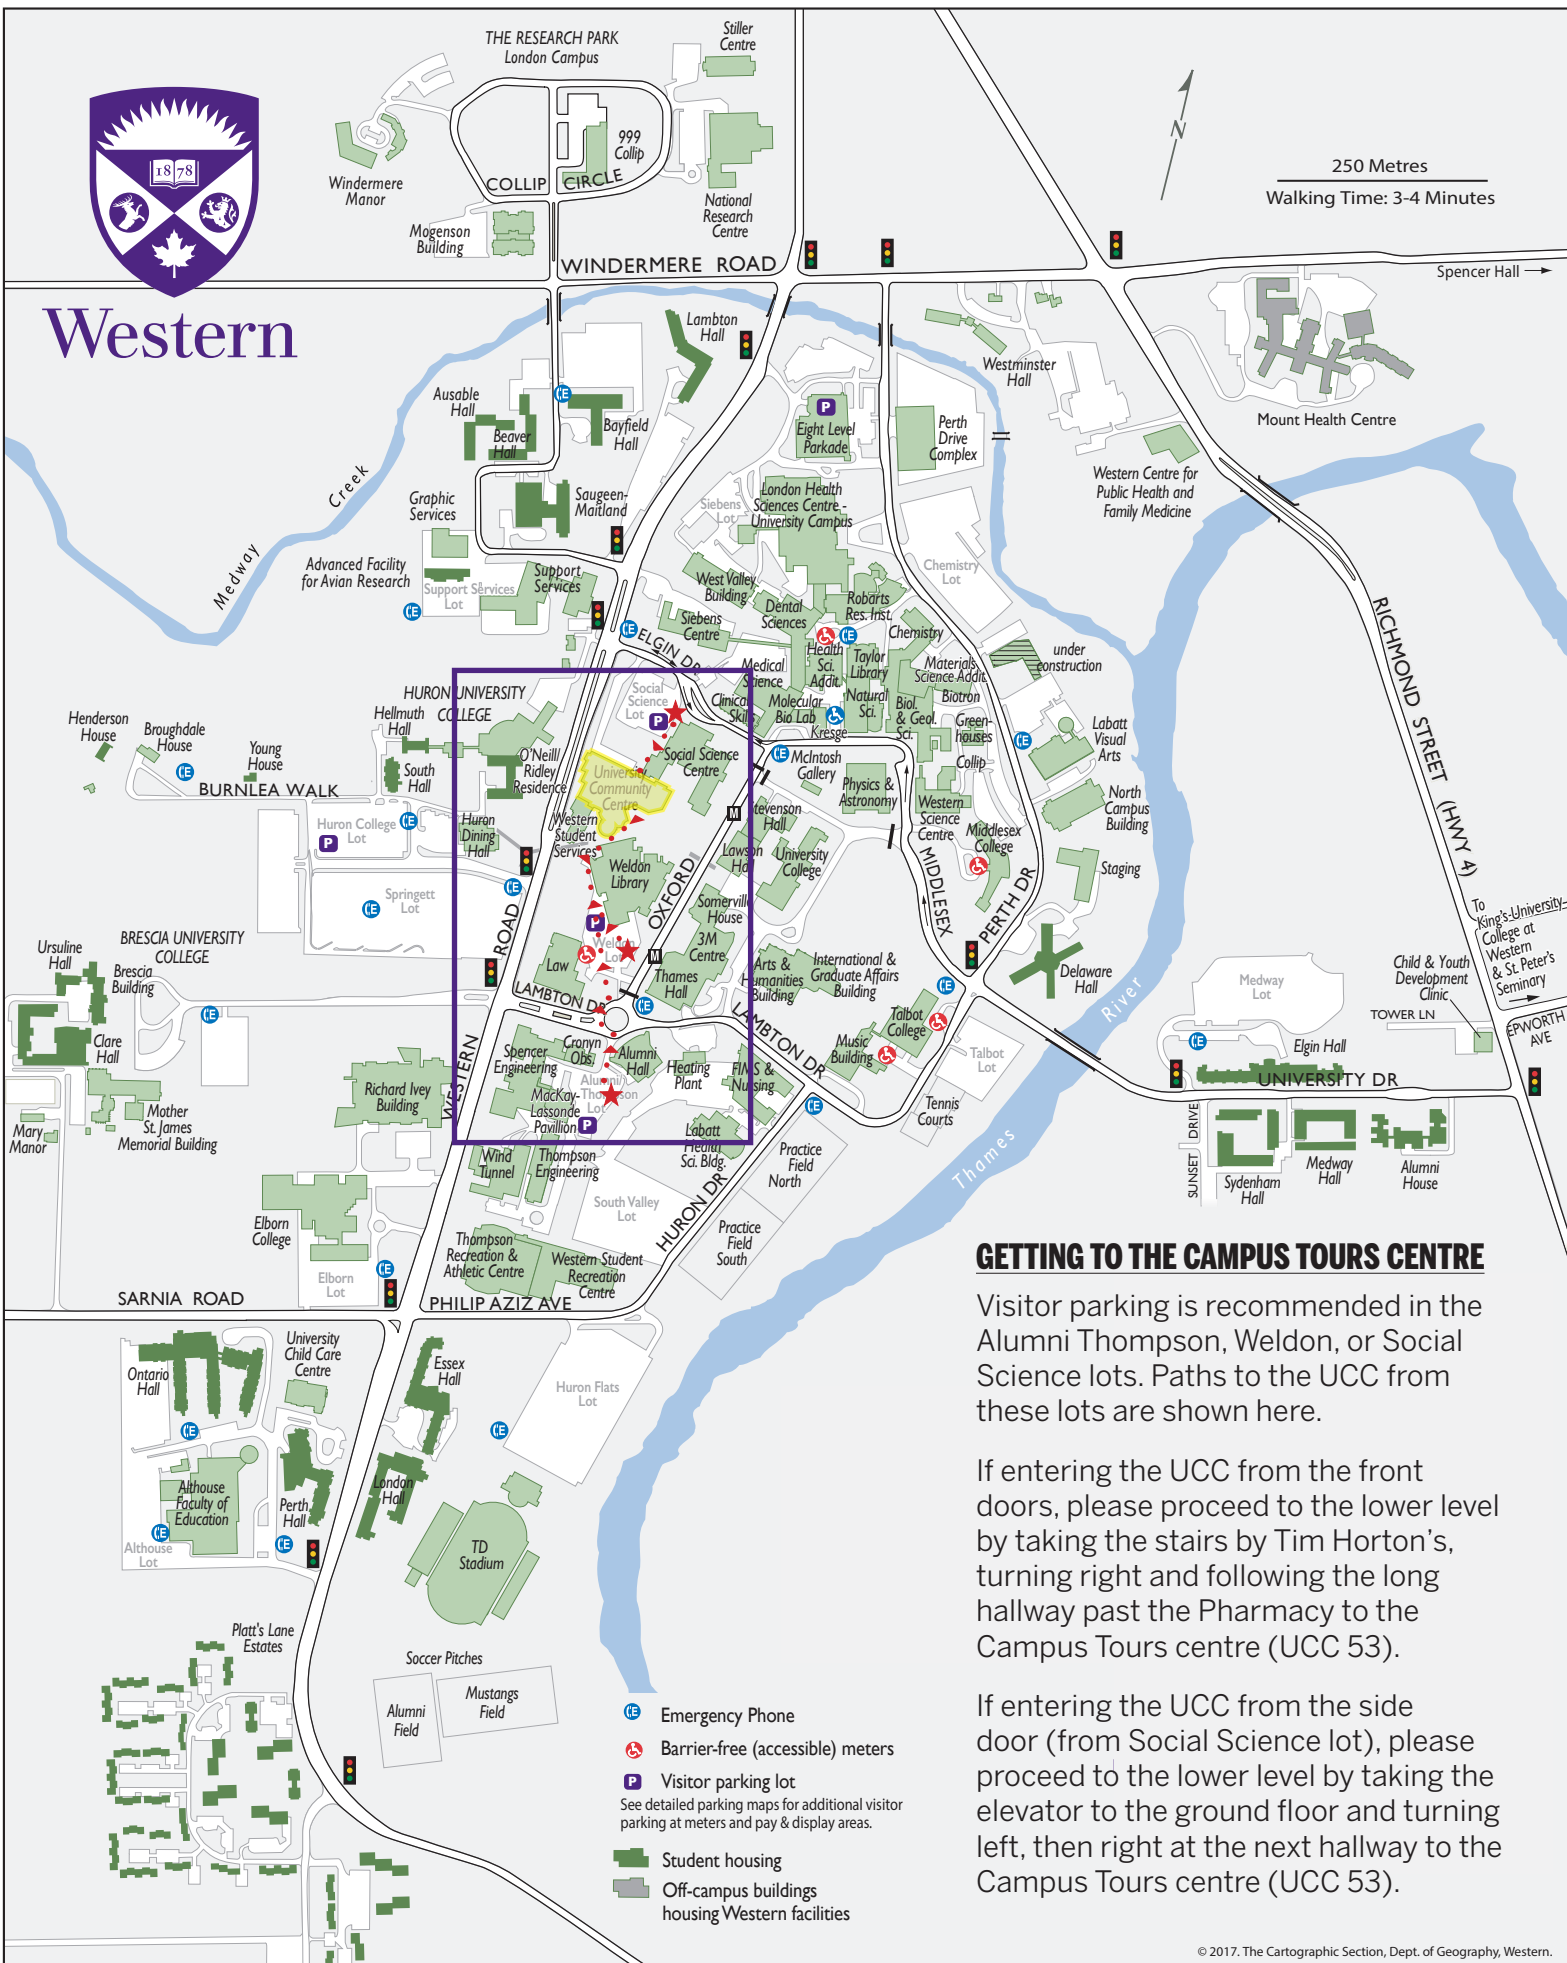

Western

### GETTING TO THE CAMPUS TOURS CENTRE

Visitor parking is recommended in the Alumni Thompson, Weldon, or Social Science lots. Paths to the UCC from these lots are shown here.

If entering the UCC from the front doors, please proceed to the lower level by taking the stairs by Tim Horton's, turning right and following the long hallway past the Pharmacy to the Campus Tours centre (UCC 53).

If entering the UCC from the side door (from Social Science lot), please proceed to the lower level by taking the elevator to the ground floor and turning left, then right at the next hallway to the Campus Tours centre (UCC 53).