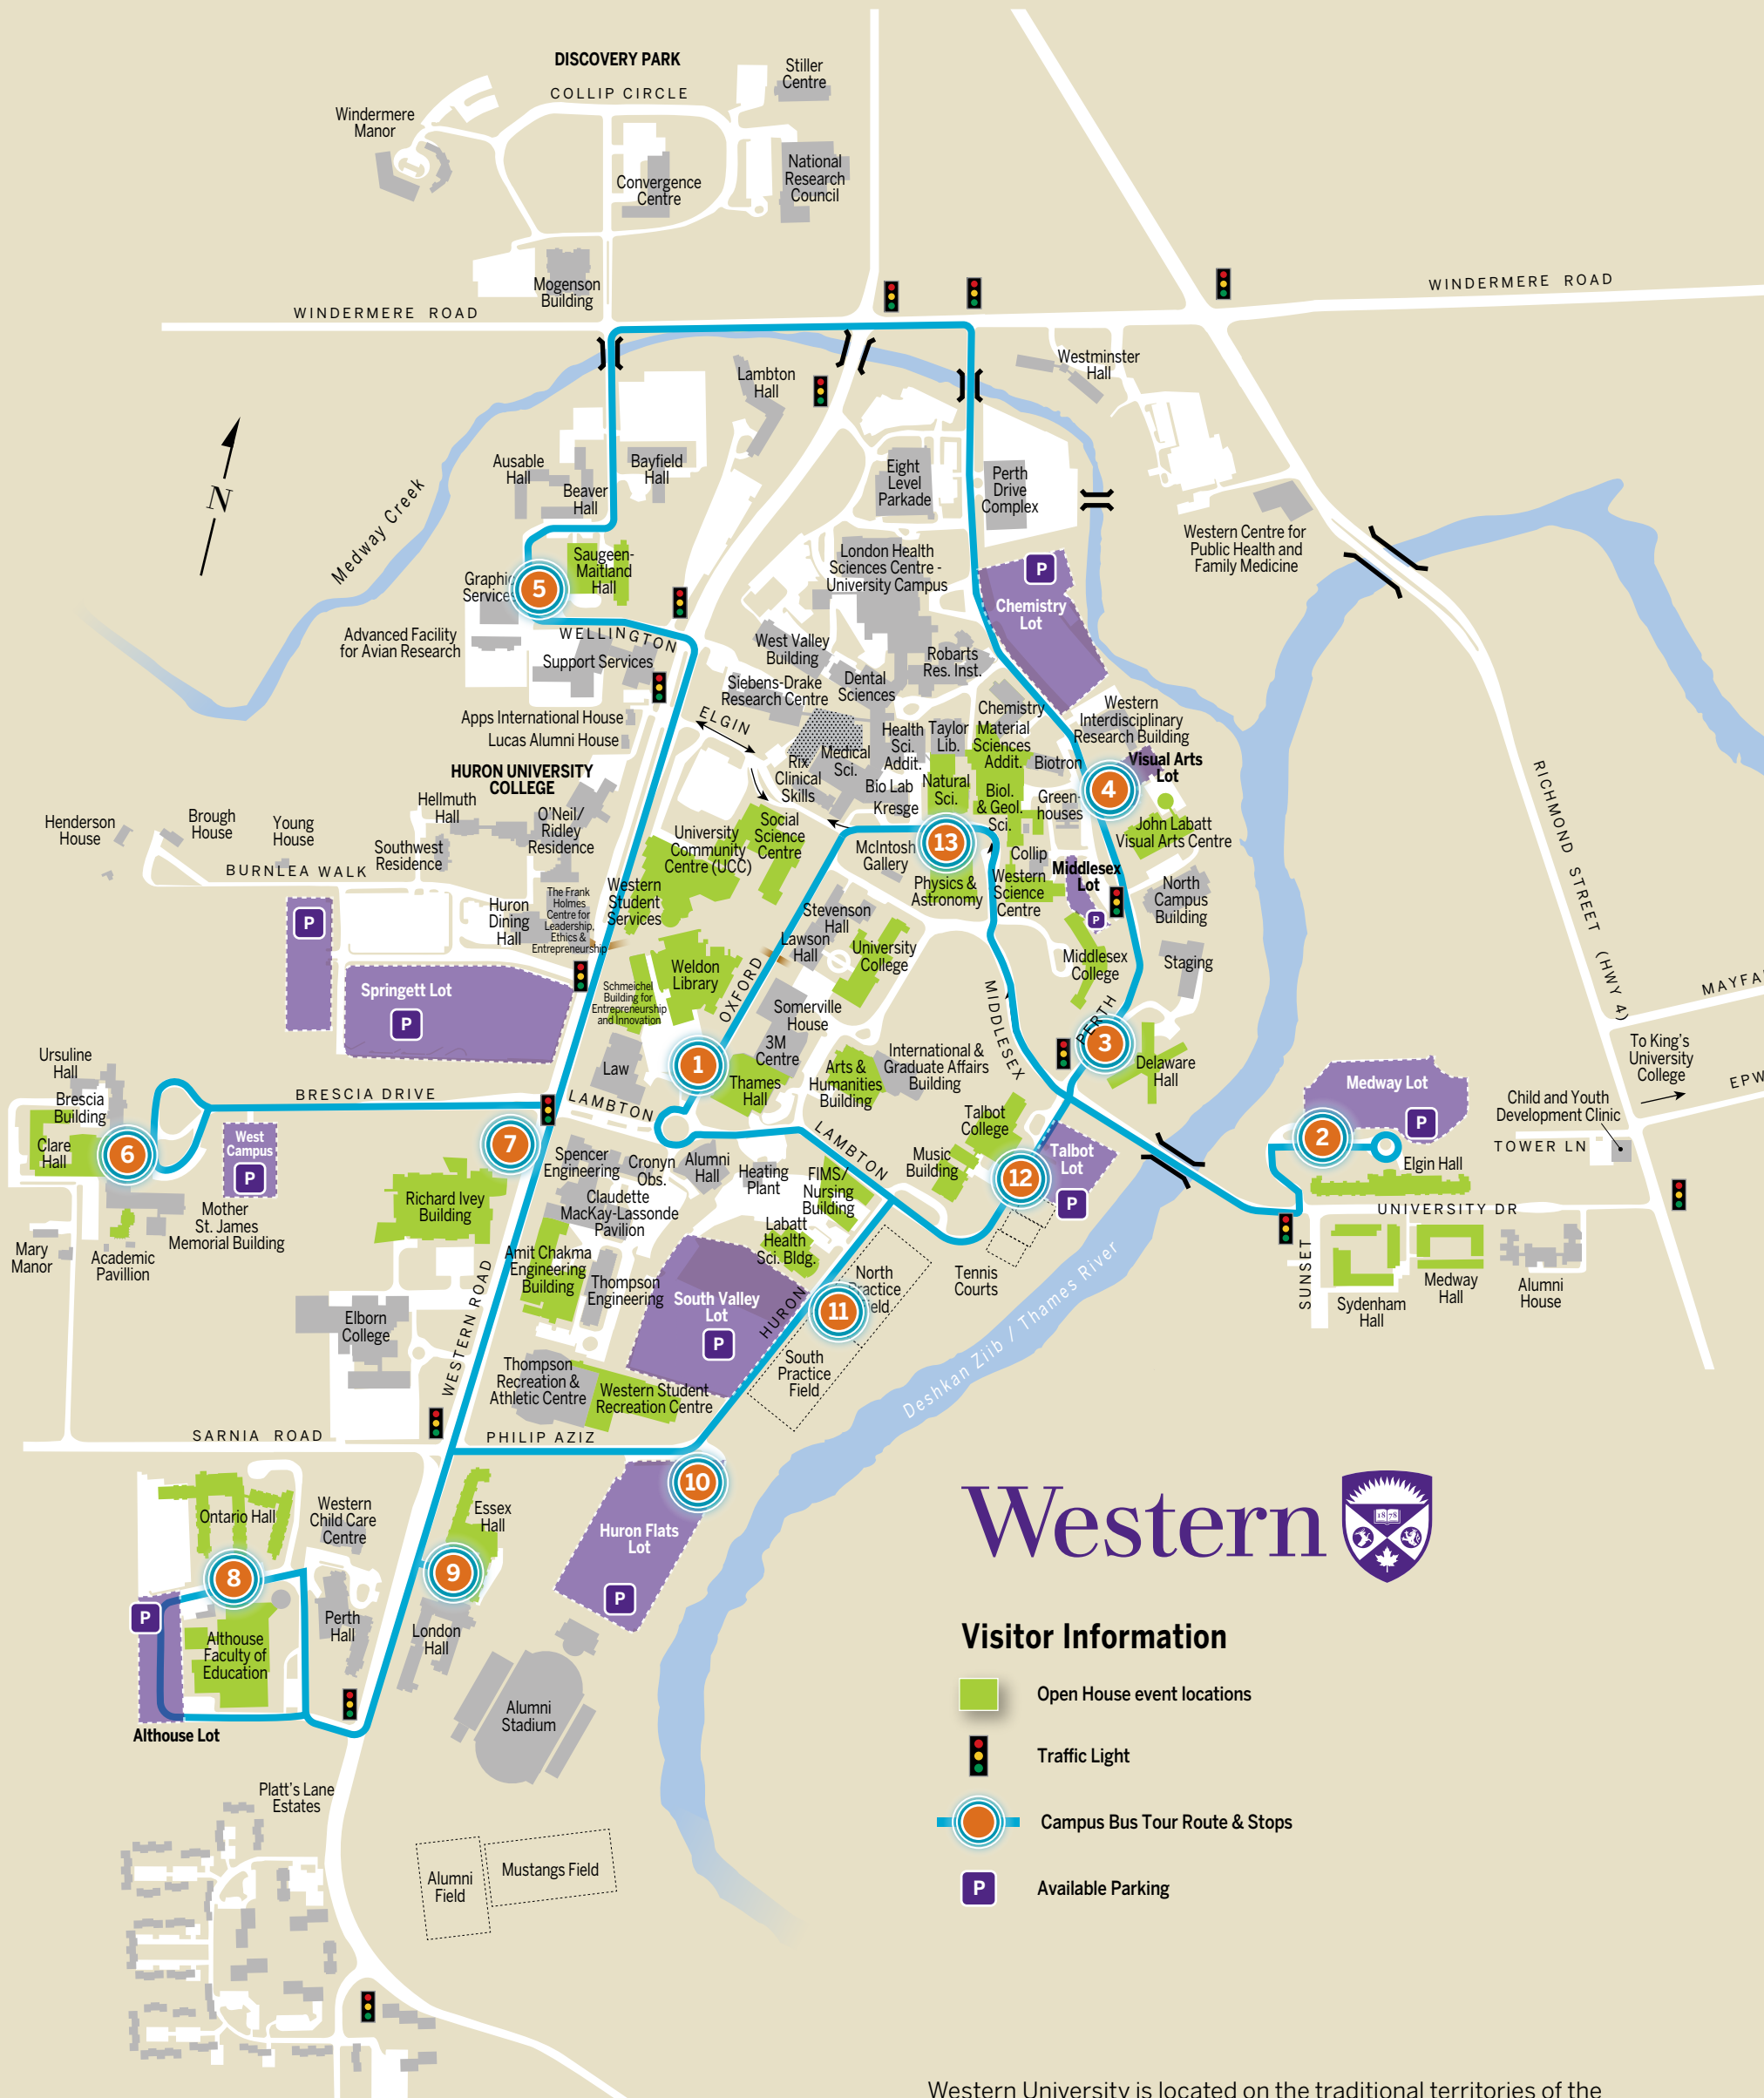

# Explore Campus with the Virtual Tour

[virtualtour.uwo.ca](http://virtualtour.uwo.ca)

Western University is located on the traditional territories of the Anishinaabek, Haudenosaunee, Lūnaapéwak and Chonnonton Nations, on lands connected with the London Township and Sombra Treaties of 1796 and the Dish with One Spoon Covenant Wampum. This land continues to be home to diverse Indigenous Peoples (First Nations, Métis and Inuit) whom we recognize as contemporary stewards of the land and vital contributors of our society.