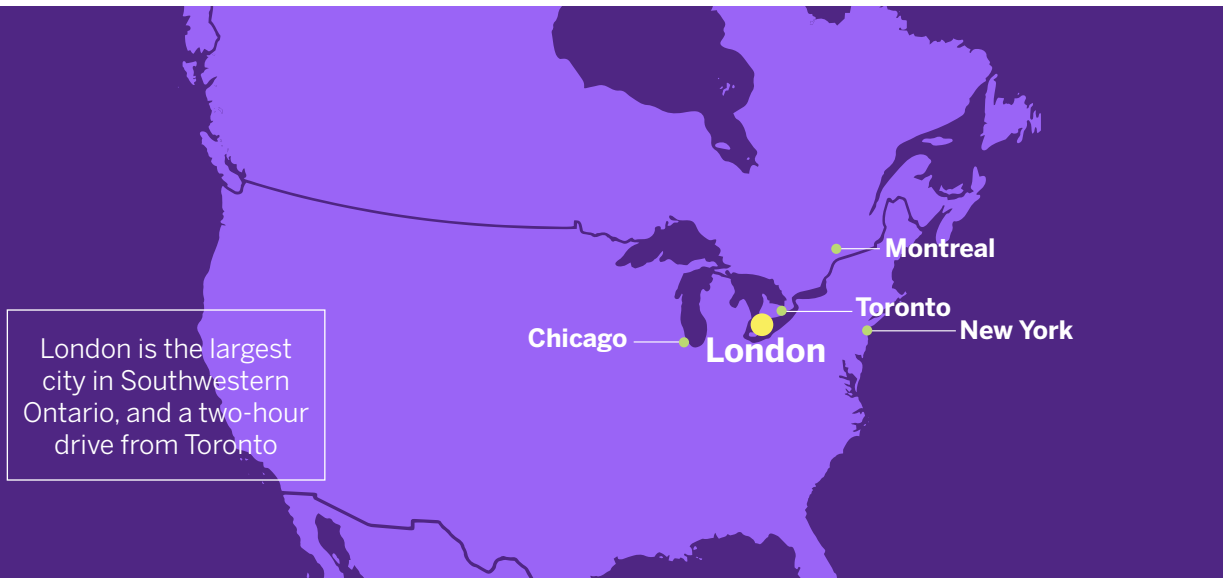

A City Made for Students

Western is located in London, Ontario, a city renowned for excellence in education and health care, lively arts, culture and sports scenes, and lots of recreational opportunities.

Amit Chakma Engineering Building, one of many campus buildings that feature collaborative learning, teaching and study areas

Western Alumni Stadium, home of the Western Mustangs

TOP 5
fastest growing
cities in Canada

Statistics Canada 2022

44,000+
students from
128 countries

Tour our
campus online

1,300+ acres of
campus and
green space

London is the largest city in Southwestern Ontario, and a two-hour drive from Toronto

Your Connected Community

As a Western student, you will receive a top-notch education and create bonds that will last a lifetime. No matter your interests and degree path, you will find your purpose and place amongst our diverse and tight-knit campus community of 44,000+ students from 128 countries worldwide.